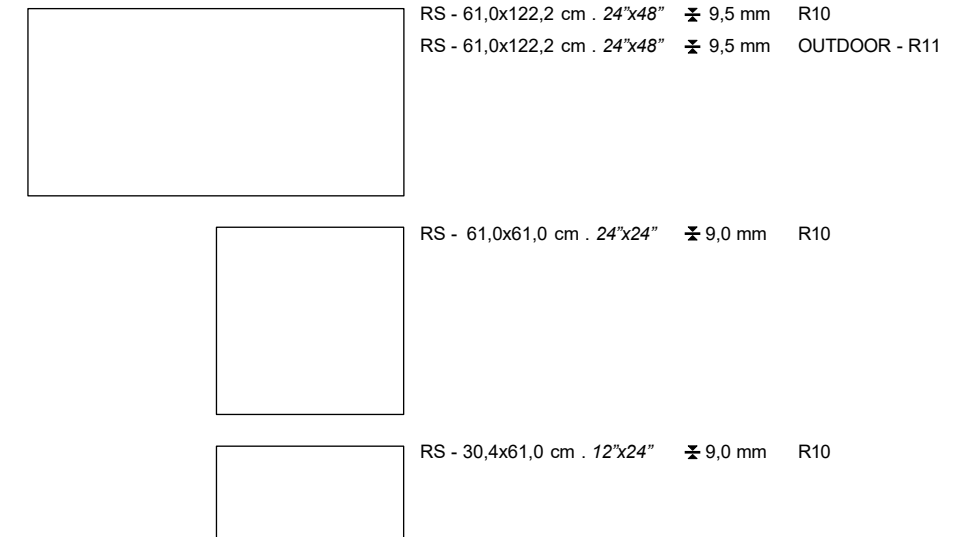

CLICCA SUL [LINK](#) PER IL CATALOGO COMPLETO

Colori / Colours / Couleurs / Farben

Formati / Sizes / Formats / Formate

RS - 61,0x122,2 cm . 24"x48" ± 9,5 mm R10
 RS - 61,0x122,2 cm . 24"x48" ± 9,5 mm OUTDOOR - R11
 RS - 61,0x61,0 cm . 24"x24" ± 9,0 mm R10
 RS - 30,4x61,0 cm . 12"x24" ± 9,0 mm R10