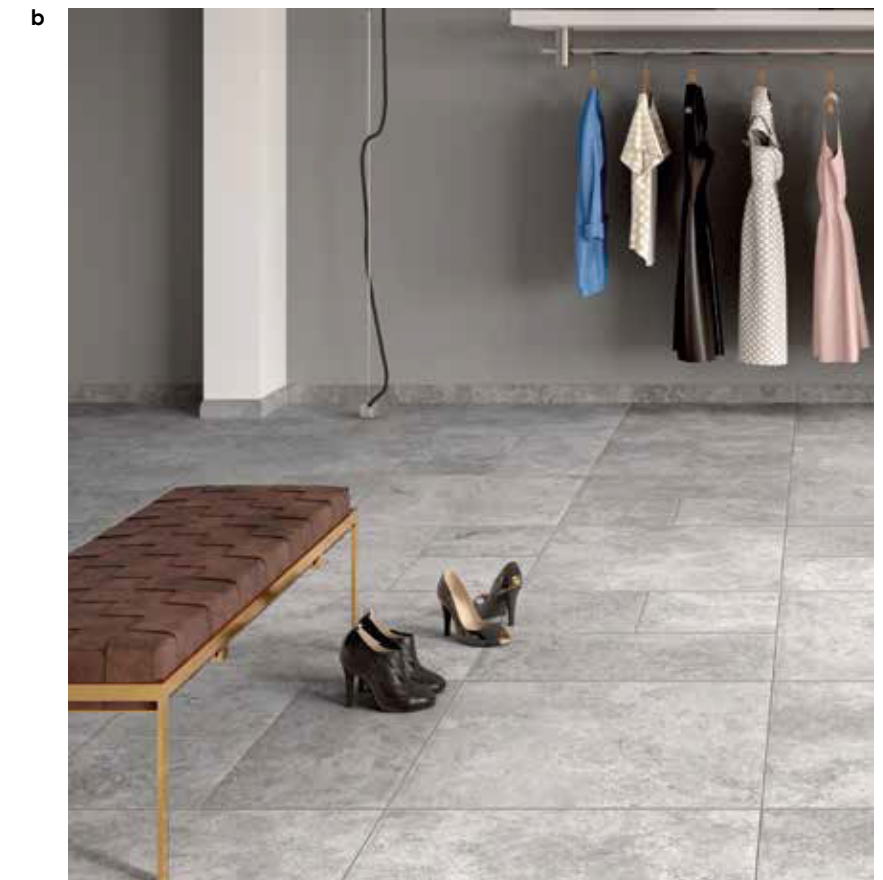

CLICCA SUL [LINK](#) PER IL CATALOGO COMPLETO

Colori / Colours / Couleurs / Farben

LECCESE LIGHT GREY

LECCESE ALMOND

Formati / Sizes / Formats / Formate

	RS-BM - 61,0x61,0 cm . 24"x24"	± 9,0 mm	R10
	RS-BM - 61,0x61,0 cm . 24"x24"	± 9,0 mm	OUTDOOR - R11
	RS-BM - 30,4x61,0 cm . 12"x24"	± 9,0 mm	R10
	RS-BM - 30,4x61,0 cm . 12"x24"	± 9,0 mm	OUTDOOR - R11
	RS-BM - 30,4x30,4 cm . 12"x12"	± 9,0 mm	R10
	RS-BM - 30,4x30,4 cm . 12"x12"	± 9,0 mm	OUTDOOR - R11