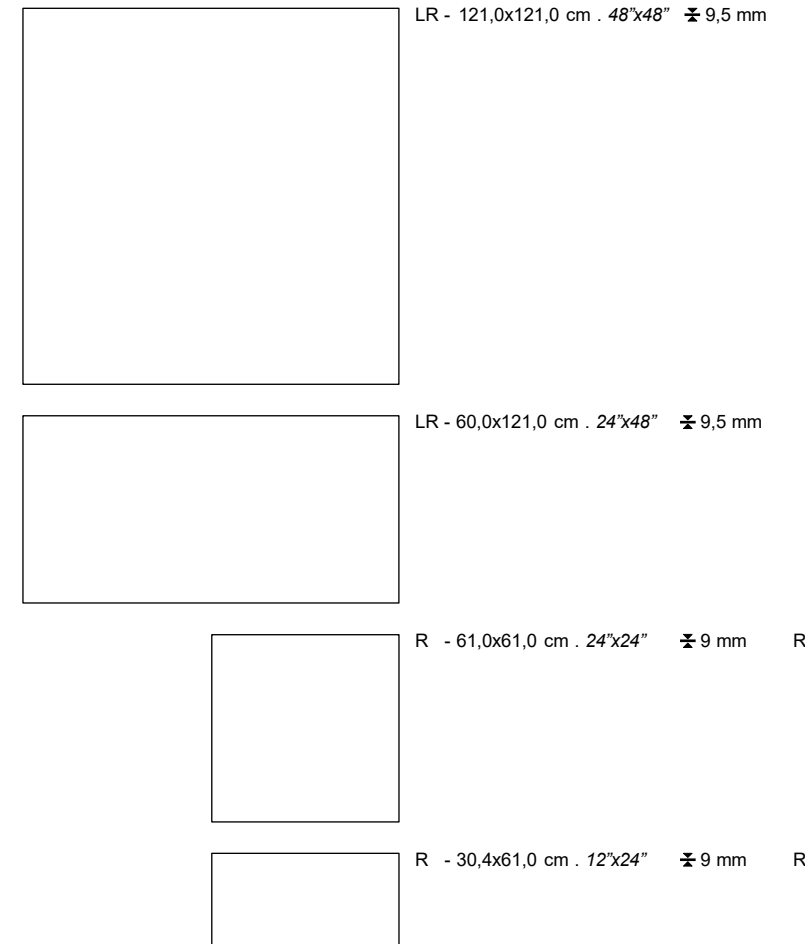

Formati / Sizes / Formats / Formate

Avvertenze: i formati rettificati non sono modulari in nessun formato con i formati lappati.
Note: the rectified formats cannot be combined with the lapped formats.
Avertissement : les formats rectifiés ne sont modulaires en aucun format avec les formats polis.
Hinweis: Gleichgerichtete Formate sind in keinem Format mit geläpften Formaten modular.

R: Rettificato / Rectified
LR: Lappato e rettificato / Honed and rectified
M: Matt finish
M/L: Matt/ Lappato

Formati / Sizes / Formats / Formate	LR - 121,0x121,0 cm 48"x48" ± 9,5 mm	LR - 60,0x121,0 cm 24"x48" ± 9,5 mm	R - 61,0x61,0 cm 24"x24" ± 9,0 mm R9	R - 30,4x61,0 cm 12"x24" ± 9,0 mm R9
BIANCO	•	•	•	•
GRIGIO	•	•	•	•
NERO	•	•	•	•
ALMOND	•	•	•	•