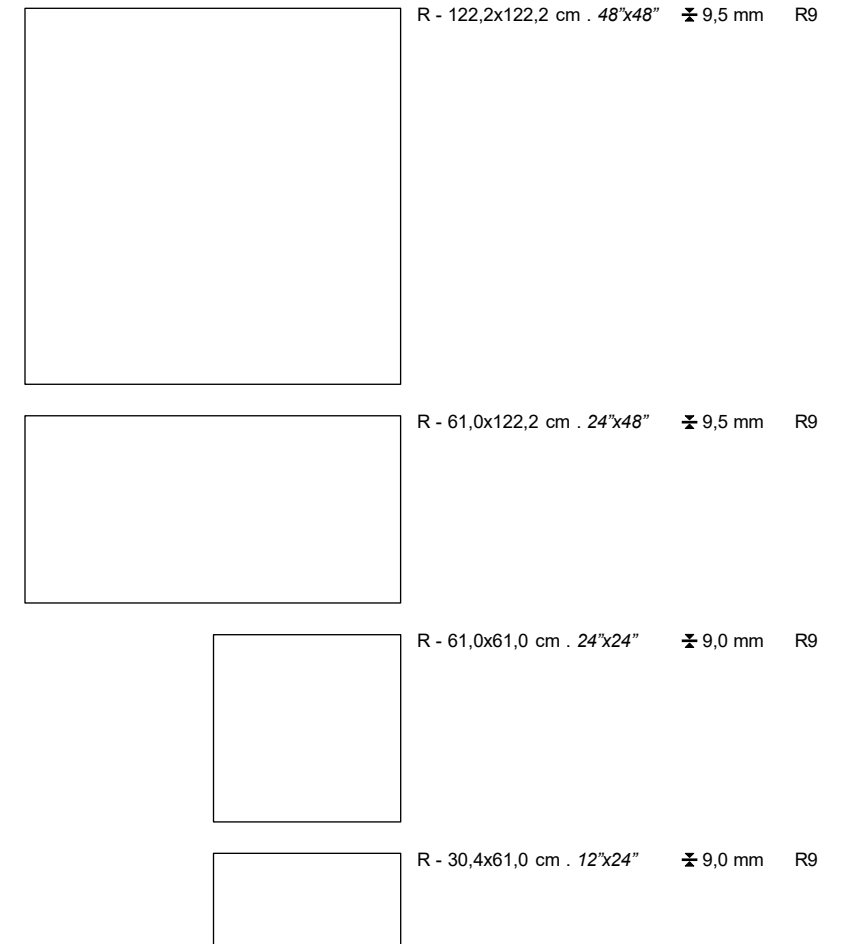

Formati / Sizes / Formats / Formate

R: Rettificato / Rectified

Formati / Sizes / Formats / Formate	R - 122,2x122,2 cm 48"x48" ± 9,5 mm R9	R - 61,0x122,2 cm 24"x48" ± 9,5 mm R9	R - 61,0x61,0 cm 24"x24" ± 9,0 mm R9	R - 30,4x61,0 cm 12"x24" ± 9,0 mm R9
STAGNO	•	•	•	•
PLATINO	•	•	•	•
NIELLO		•		
COBALTO			•	
BRONZO		•