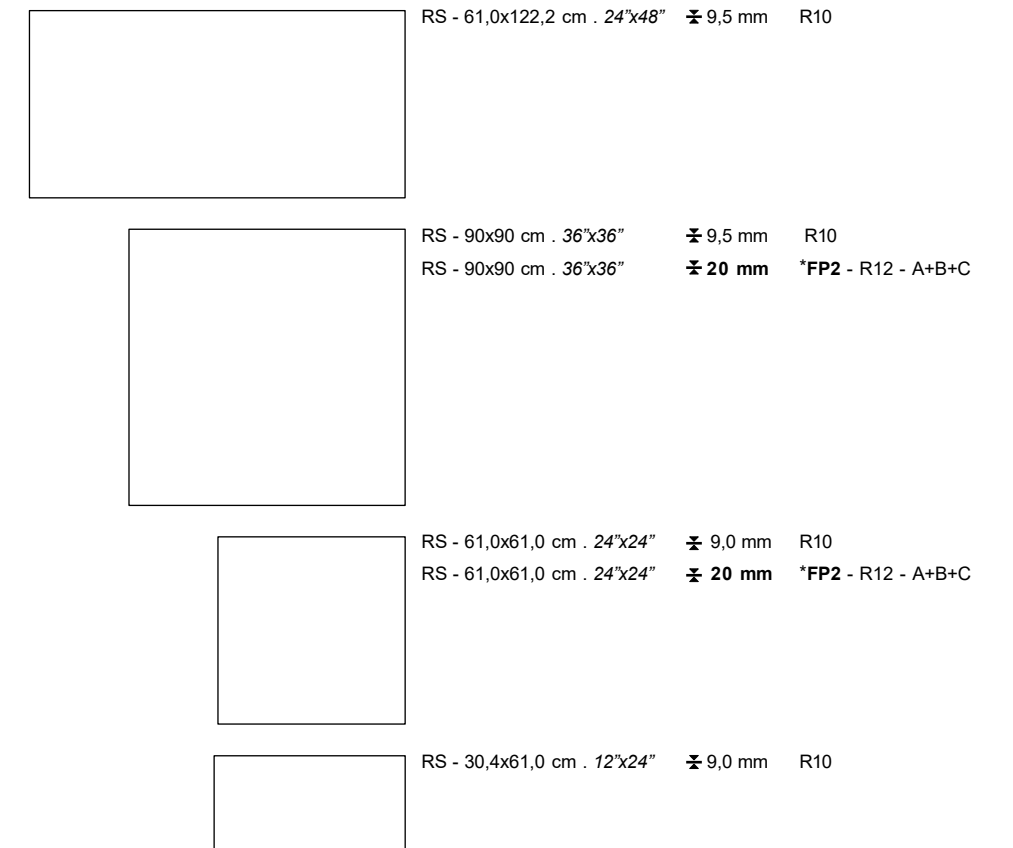

Formati / Sizes / Formats / Formate

RS: Rettificato-Strutturato / Rectified-Textured

Formati / Sizes / Formats / Formate	RS - 90x90 cm 36"x36" ± 9,5 mm R10	RS - 90x90 cm 36"x36" ± 20 mm FP2 R12 A+B+C	RS - 61,0x122,2 cm 24"x48" ± 9,5 mm R10	RS - 61,0x61,0 cm 24"x24" ± 9,0 mm R10	RS - 61,0x61,0 cm 24"x24" ± 20 mm FP2 R12 A+B+C	RS - 30,4x61,0 cm 12"x24" ± 9,0 mm R10
GRÉ WHITE	•		•	•	•	•
GRÉ NATURAL	•	•	•	•	•	•
GRÉ GREY			•	•		•
GRÉ ANTHRACITE	•	•	•	•		•
GRÉ BEIGE	•	•	•	•		•